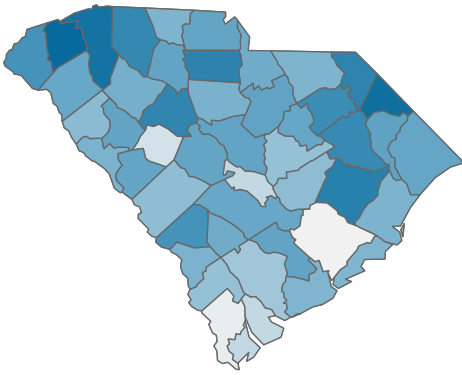

**Past 2 weeks Confirmed**

**9844**

Rate of COVID-19 Cases per 10,000 population, by County

County Displayed: **South Carolina** | Dates Displayed: 3/4/2020 to 7/28/2021

[Use County Filter Above to View ZIP Code Counts](#)

**Find your ZIP**

All

Reported COVID-19 Cases, by Week of Report

County Displayed: **South Carolina** | Dates Displayed: 3/4/2020 to 7/28/2021

County Displayed: **South Carolina** | Dates Displayed: 3/4/2020 to 7/28/2021