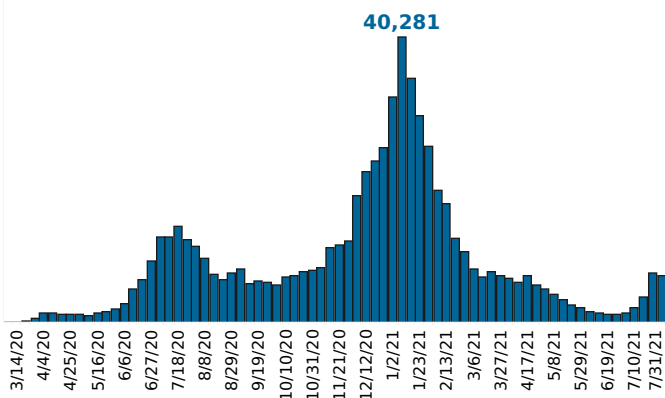

# COVID-19 in South Carolina

As of 11:59 PM on 7/28/2021

**Cases**

**617,148**

**Select Date Range & County to Filter Page Values**

All values

**COUNTY**

All

**Past 2 weeks Confirmed**

**9844**

Rate of COVID-19 Cases per 10,000 population, by County

County Displayed: **South Carolina** | Dates Displayed: 3/4/2020 to 7/28/2021

[Use County Filter Above to View ZIP Code Counts](#)

**Find your ZIP**

All

Reported COVID-19 Cases, by Week of Report

County Displayed: **South Carolina** | Dates Displayed: 3/4/2020 to 7/28/2021

County Displayed: **South Carolina** | Dates Displayed: 3/4/2020 to 7/28/2021